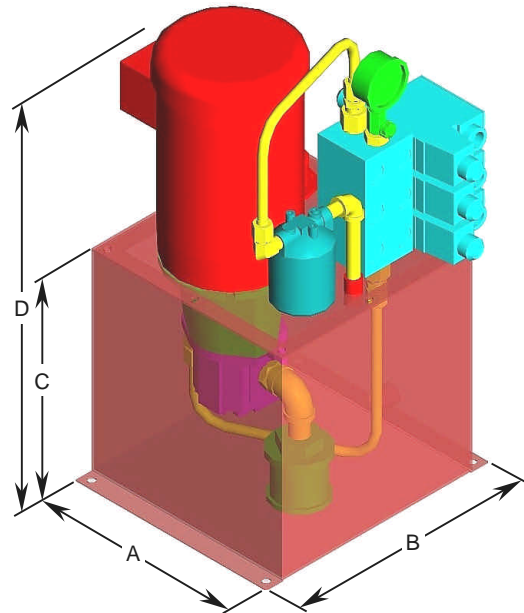

POWER UNITS - VT SERIES

SPECIFICATIONS

- Vertical tank style
- Reservoirs - 5 thru 35 Gal.
- Gear pumps - .5 to 6.5 GPM
- Pressures to 3000 psi
- Electric motors - .25 to 5 HP

STANDARD FEATURES

- Magnetic drain plug
- Filler - breather - dipstick
- Flexible motor coupling
- Machined motor/pump bracket
- Removable top cover
- Standard paint - inside & out

OPTIONAL FEATURES

- Suction strainer
- Pressure gage
- Return filter
- Pressure filter
- Heat exchanger
- Accumulator
- Immersion heater

ORDERING CODE

(EXAMPLE)

VT - 15 - 09J4203 - 1406 - O - V5 - RBF

Model	Nom. Cap. Gal.	A	B	C	D (Approx.)
VT - 5	5	12"	12"	12"	26"
VT - 10	10	20"	12"	15"	29"
VT - 15	15	22"	12"	20"	34"
VT - 20	20	28"	12"	20"	34"
VT - 25	25	28"	12"	20"	34"
VT - 30	30	30"	18"	18"	32"
VT - 35	35	30"	18"	18"	32"