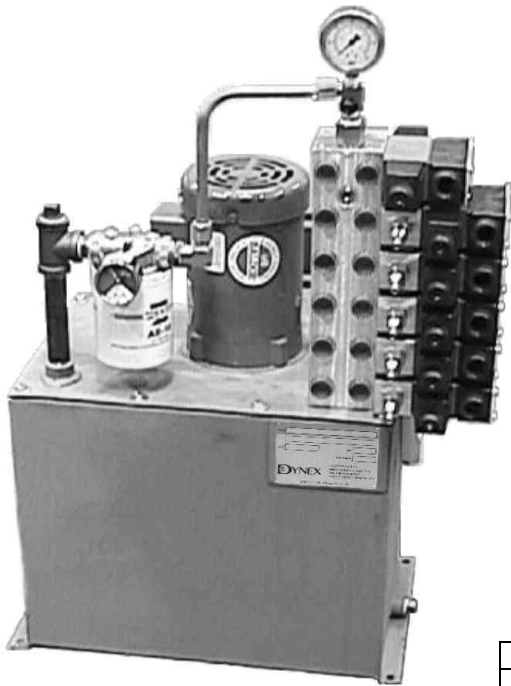

POWER UNITS - VT SERIES

SPECIFICATIONS

- Vertical tank style
- Reservoirs - 5 thru 35 Gal.
- Gear pumps - .5 to 6.5 GPM
- Pressures to 3000 psi
- Electric motors - .25 to 5 HP

STANDARD FEATURES

- Magnetic drain plug
- Filler - breather - dipstick
- Flexible motor coupling
- Machined motor/pump bracket
- Removable top cover
- Standard paint - inside & out

OPTIONAL FEATURES

- Suction strainer
- Pressure gage
- Return filter
- Pressure filter
- Heat exchanger
- Accumulator
- Immersion heater

ORDERING CODE

(EXAMPLE)

VT - 15 - 09J4203 - 1406 - O - V5 - RBF

Model	Nom. Cap. Gal.	A	B	C	D (Approx.)
VT - 5	5	12"	12"	12"	26"
VT - 10	10	20"	12"	15"	29"
VT - 15	15	22"	12"	20"	34"
VT - 20	20	28"	12"	20"	34"
VT - 25	25	28"	12"	20"	34"
VT - 30	30	30"	18"	18"	32"
VT - 35	35	30"	18"	18"	32"