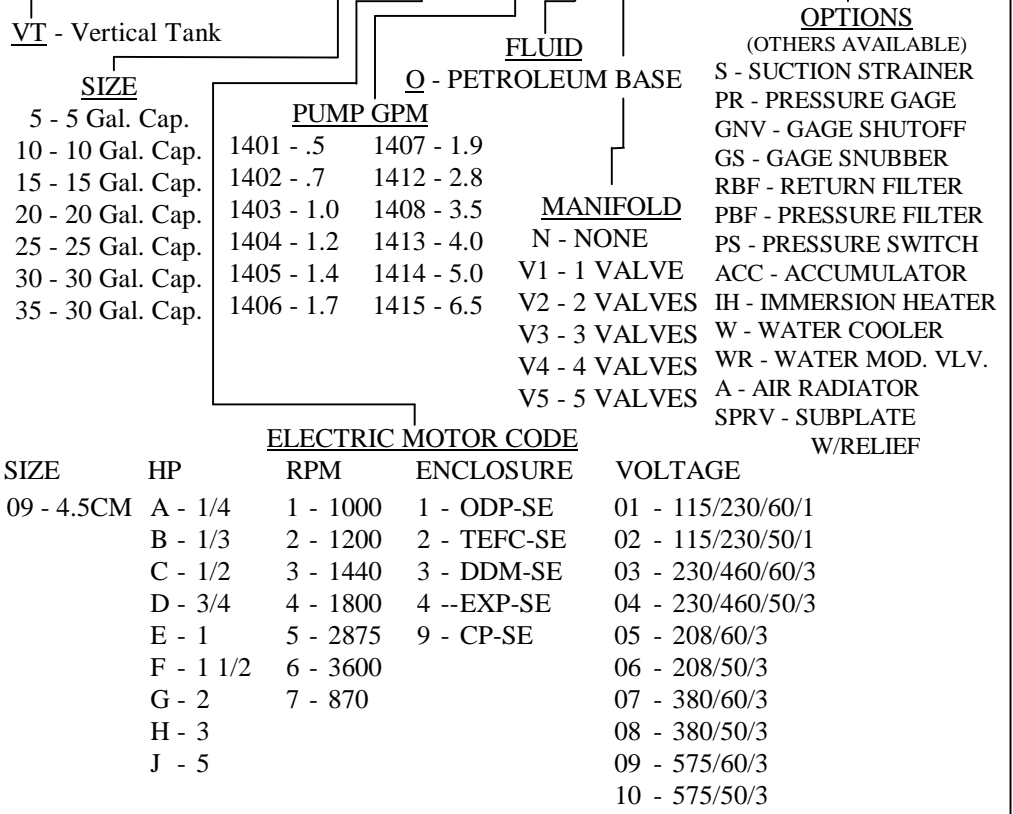

POWER UNITS - VT SERIES

SPECIFICATIONS

- Vertical tank style
- Reservoirs - 5 thru 35 Gal.
- Gear pumps - .5 to 6.5 GPM
- Pressures to 3000 psi
- Electric motors - .25 to 5 HP

STANDARD FEATURES

- Magnetic drain plug
- Filler - breather - dipstick
- Flexible motor coupling
- Machined motor/pump bracket
- Removable top cover
- Standard paint - inside & out

OPTIONAL FEATURES

- Suction strainer
- Pressure gage
- Return filter
- Pressure filter
- Heat exchanger
- Accumulator
- Immersion heater

ORDERING CODE

(EXAMPLE)

VT - 15 - 09J4203 - 1406 - O - V5 - RBF

Model	Nom. Cap. Gal.	A	B	C	D (Approx.)
VT - 5	5	12"	12"	12"	26"
VT - 10	10	20"	12"	15"	29"
VT - 15	15	22"	12"	20"	34"
VT - 20	20	28"	12"	20"	34"
VT - 25	25	28"	12"	20"	34"
VT - 30	30	30"	18"	18"	32"
VT - 35	35	30"	18"	18"	32"